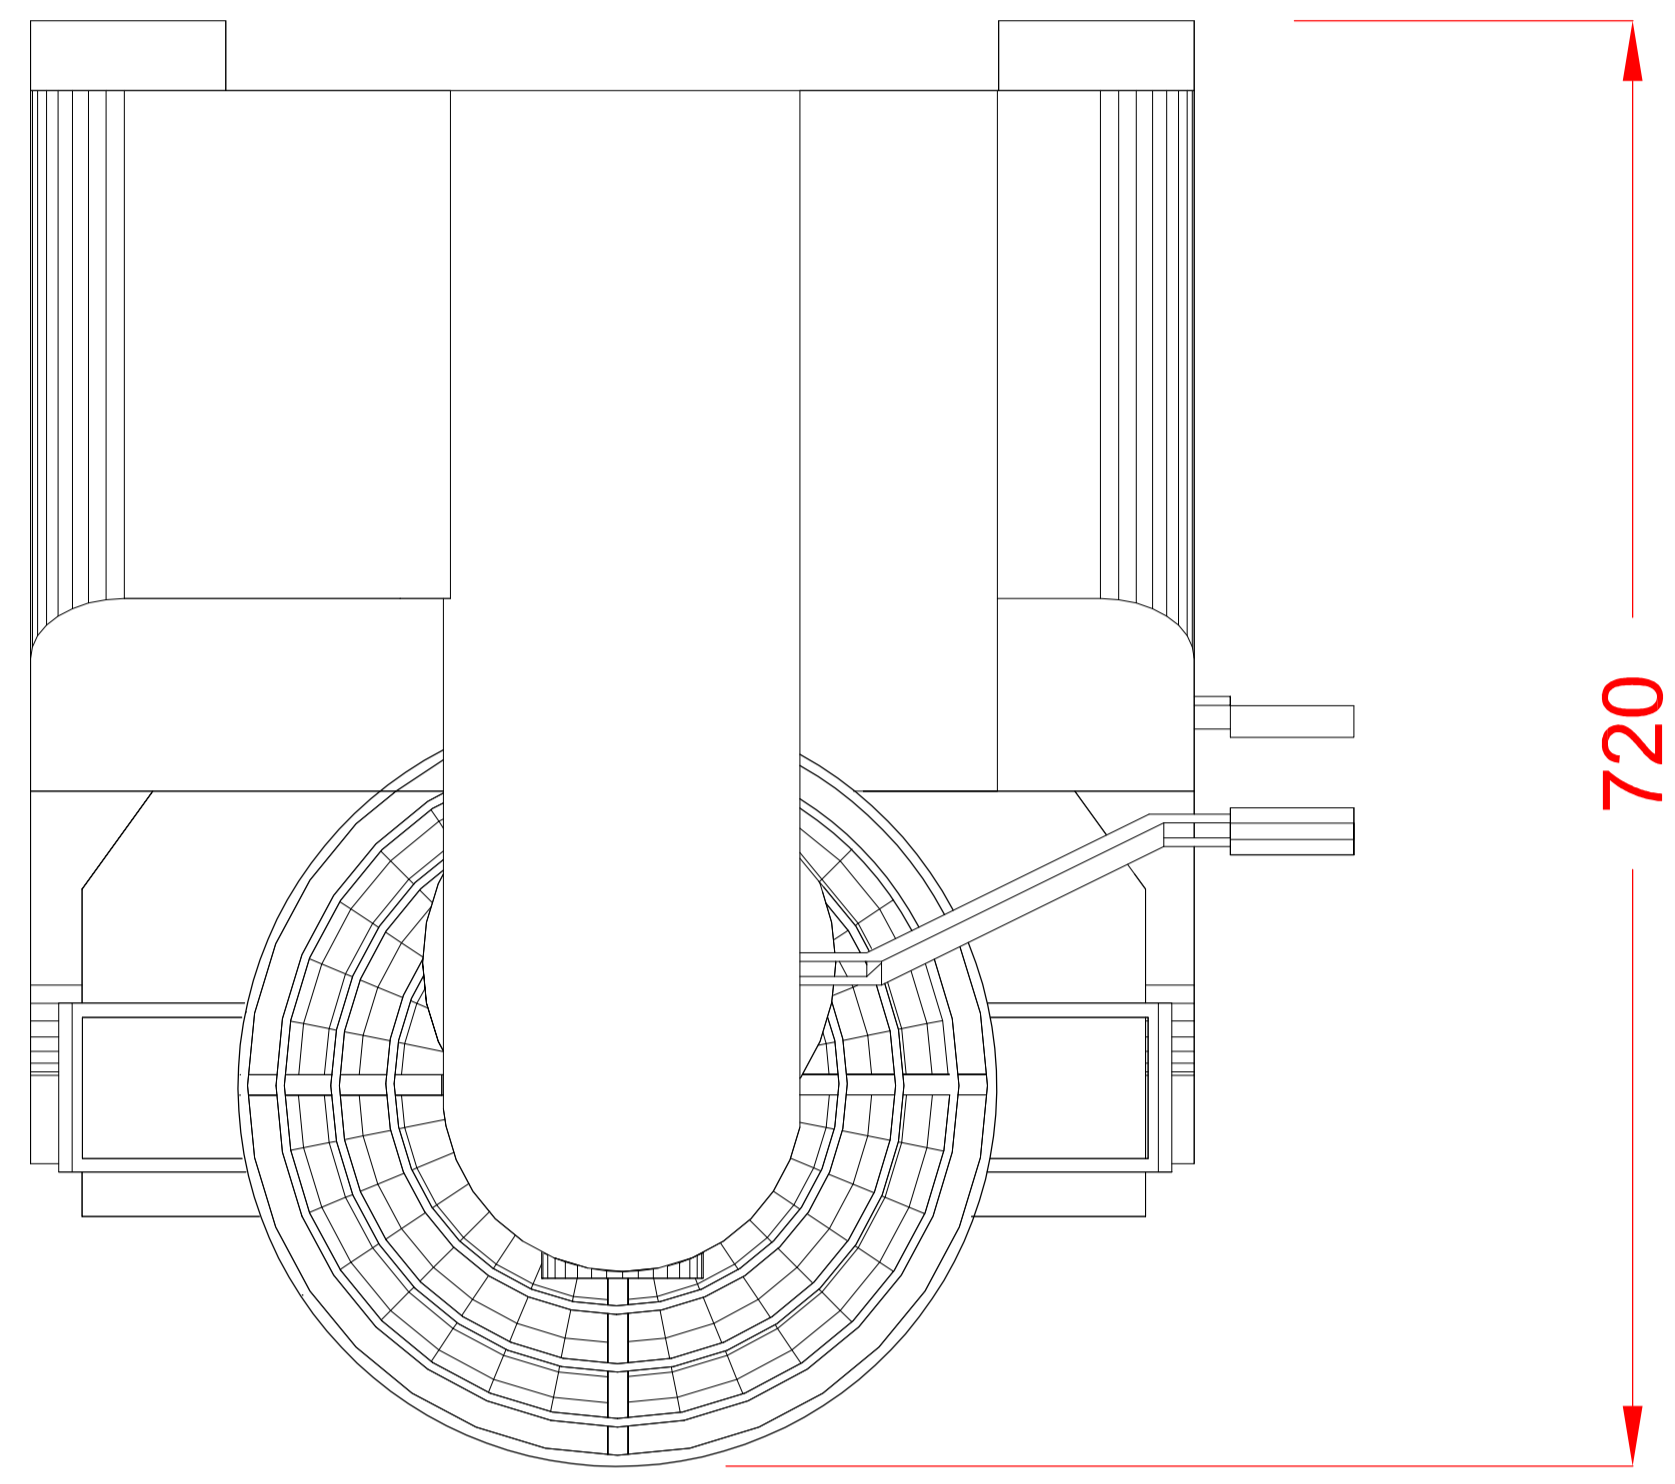

30 Litre Floor Standing Mixer

HSM30-F1E

Electric Loading

230/50/1 1.1 kW 6.5 amps.  
FUSE AT 20 amps.