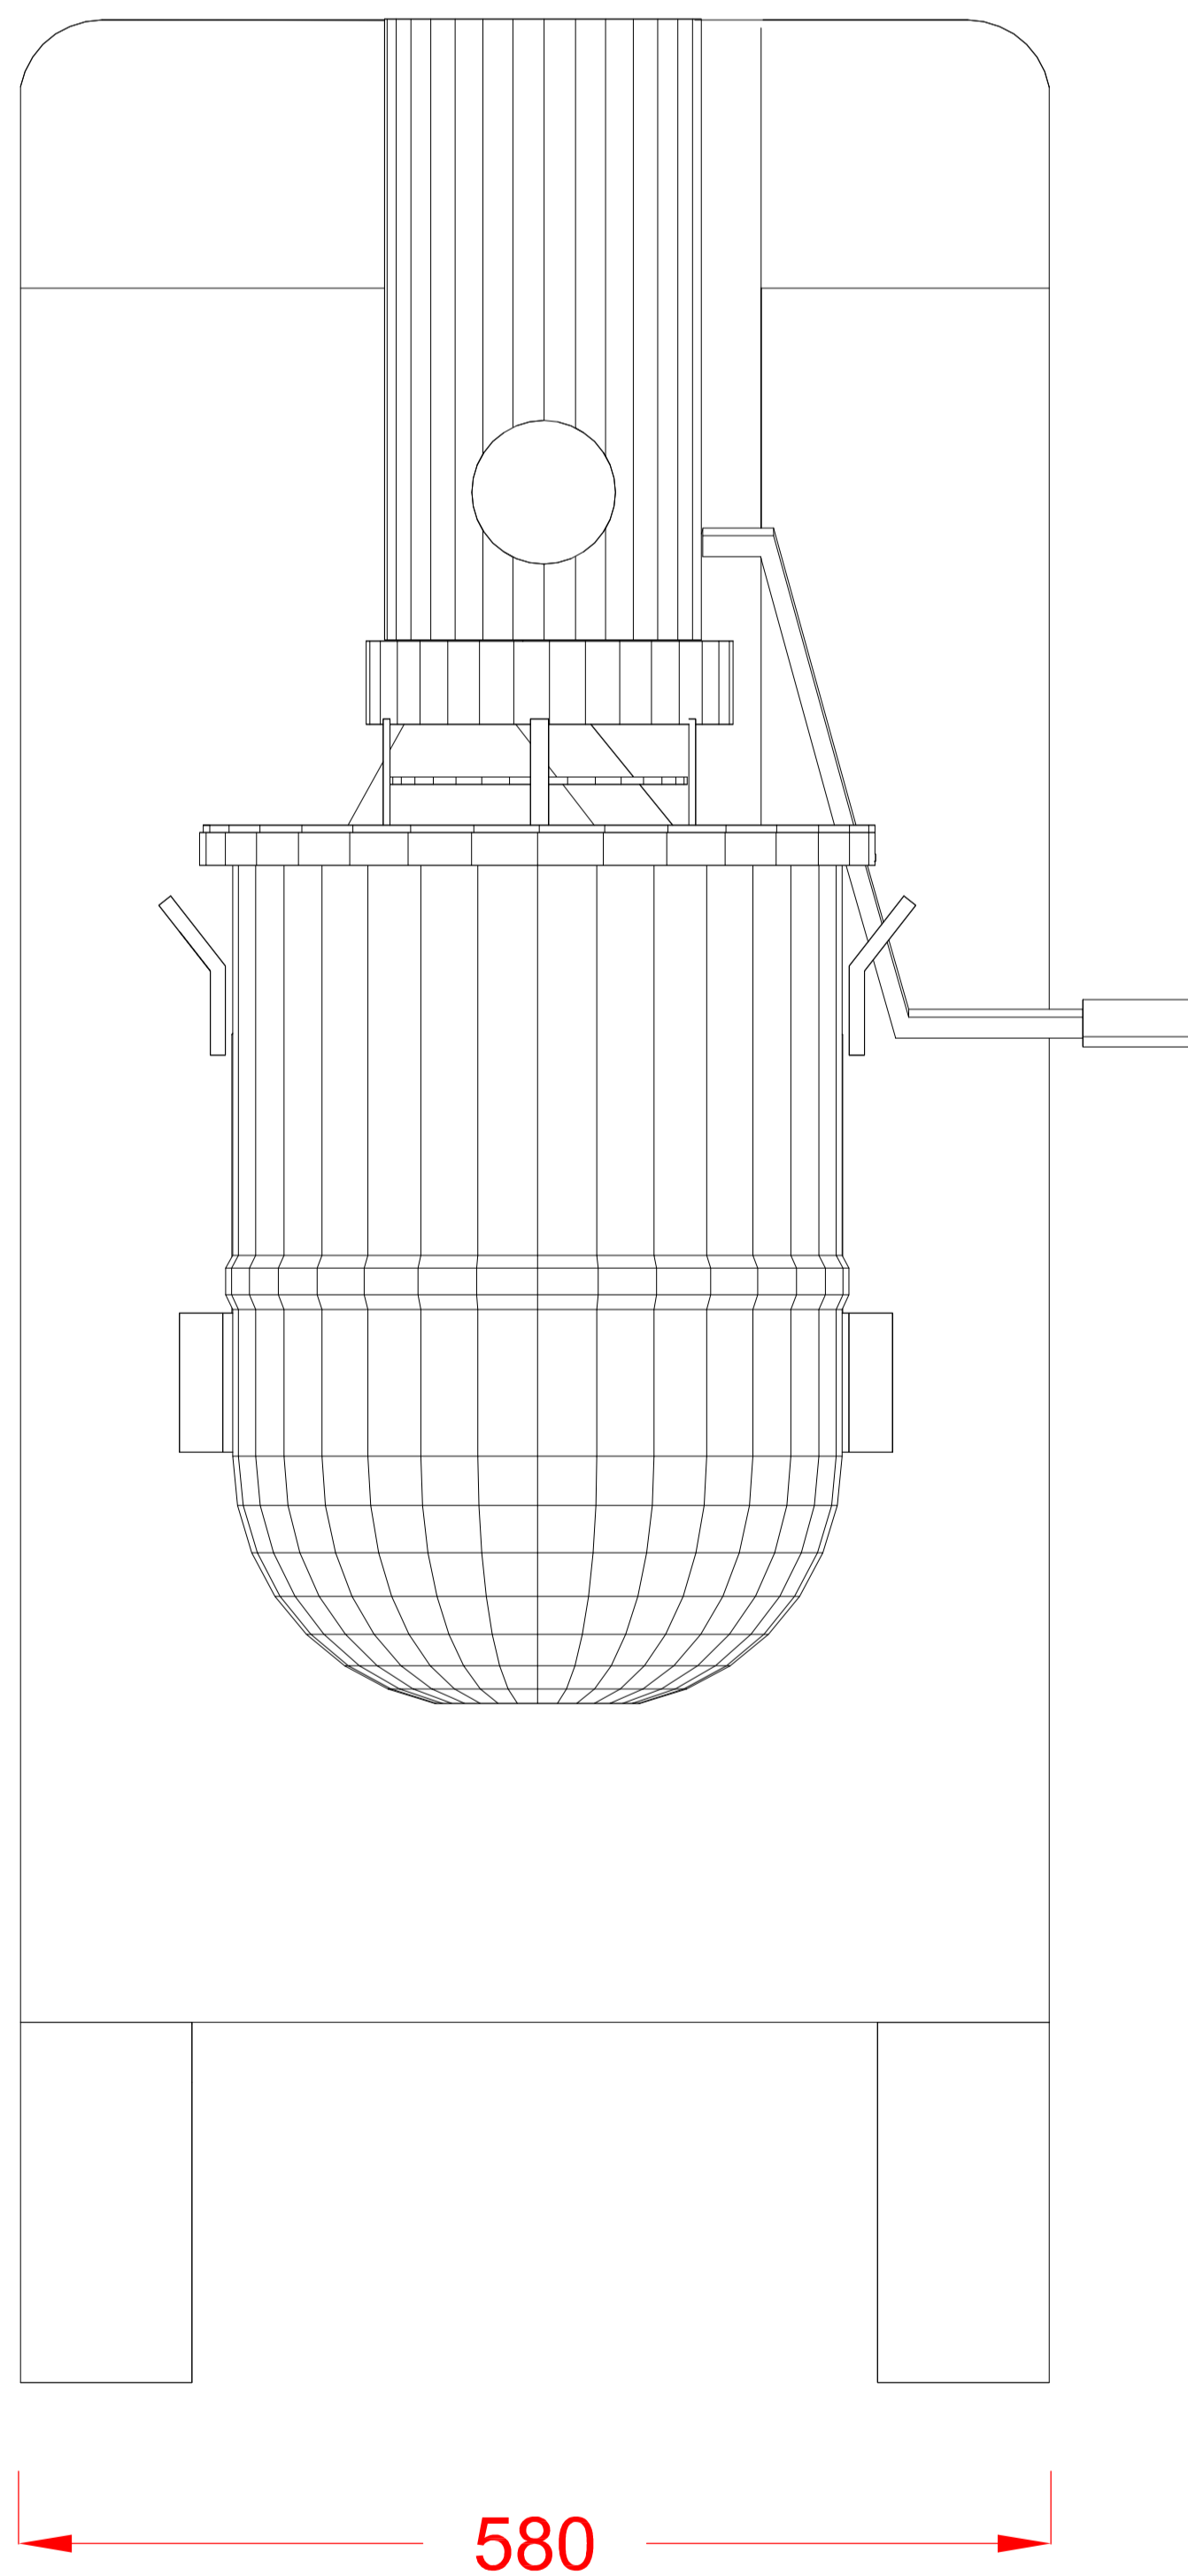

30 Litre Floor Standing Mixer

HSM30-F1E

Electric Loading

230/50/1 1.1 kW 6.5 amps.  
FUSE AT 20 amps.