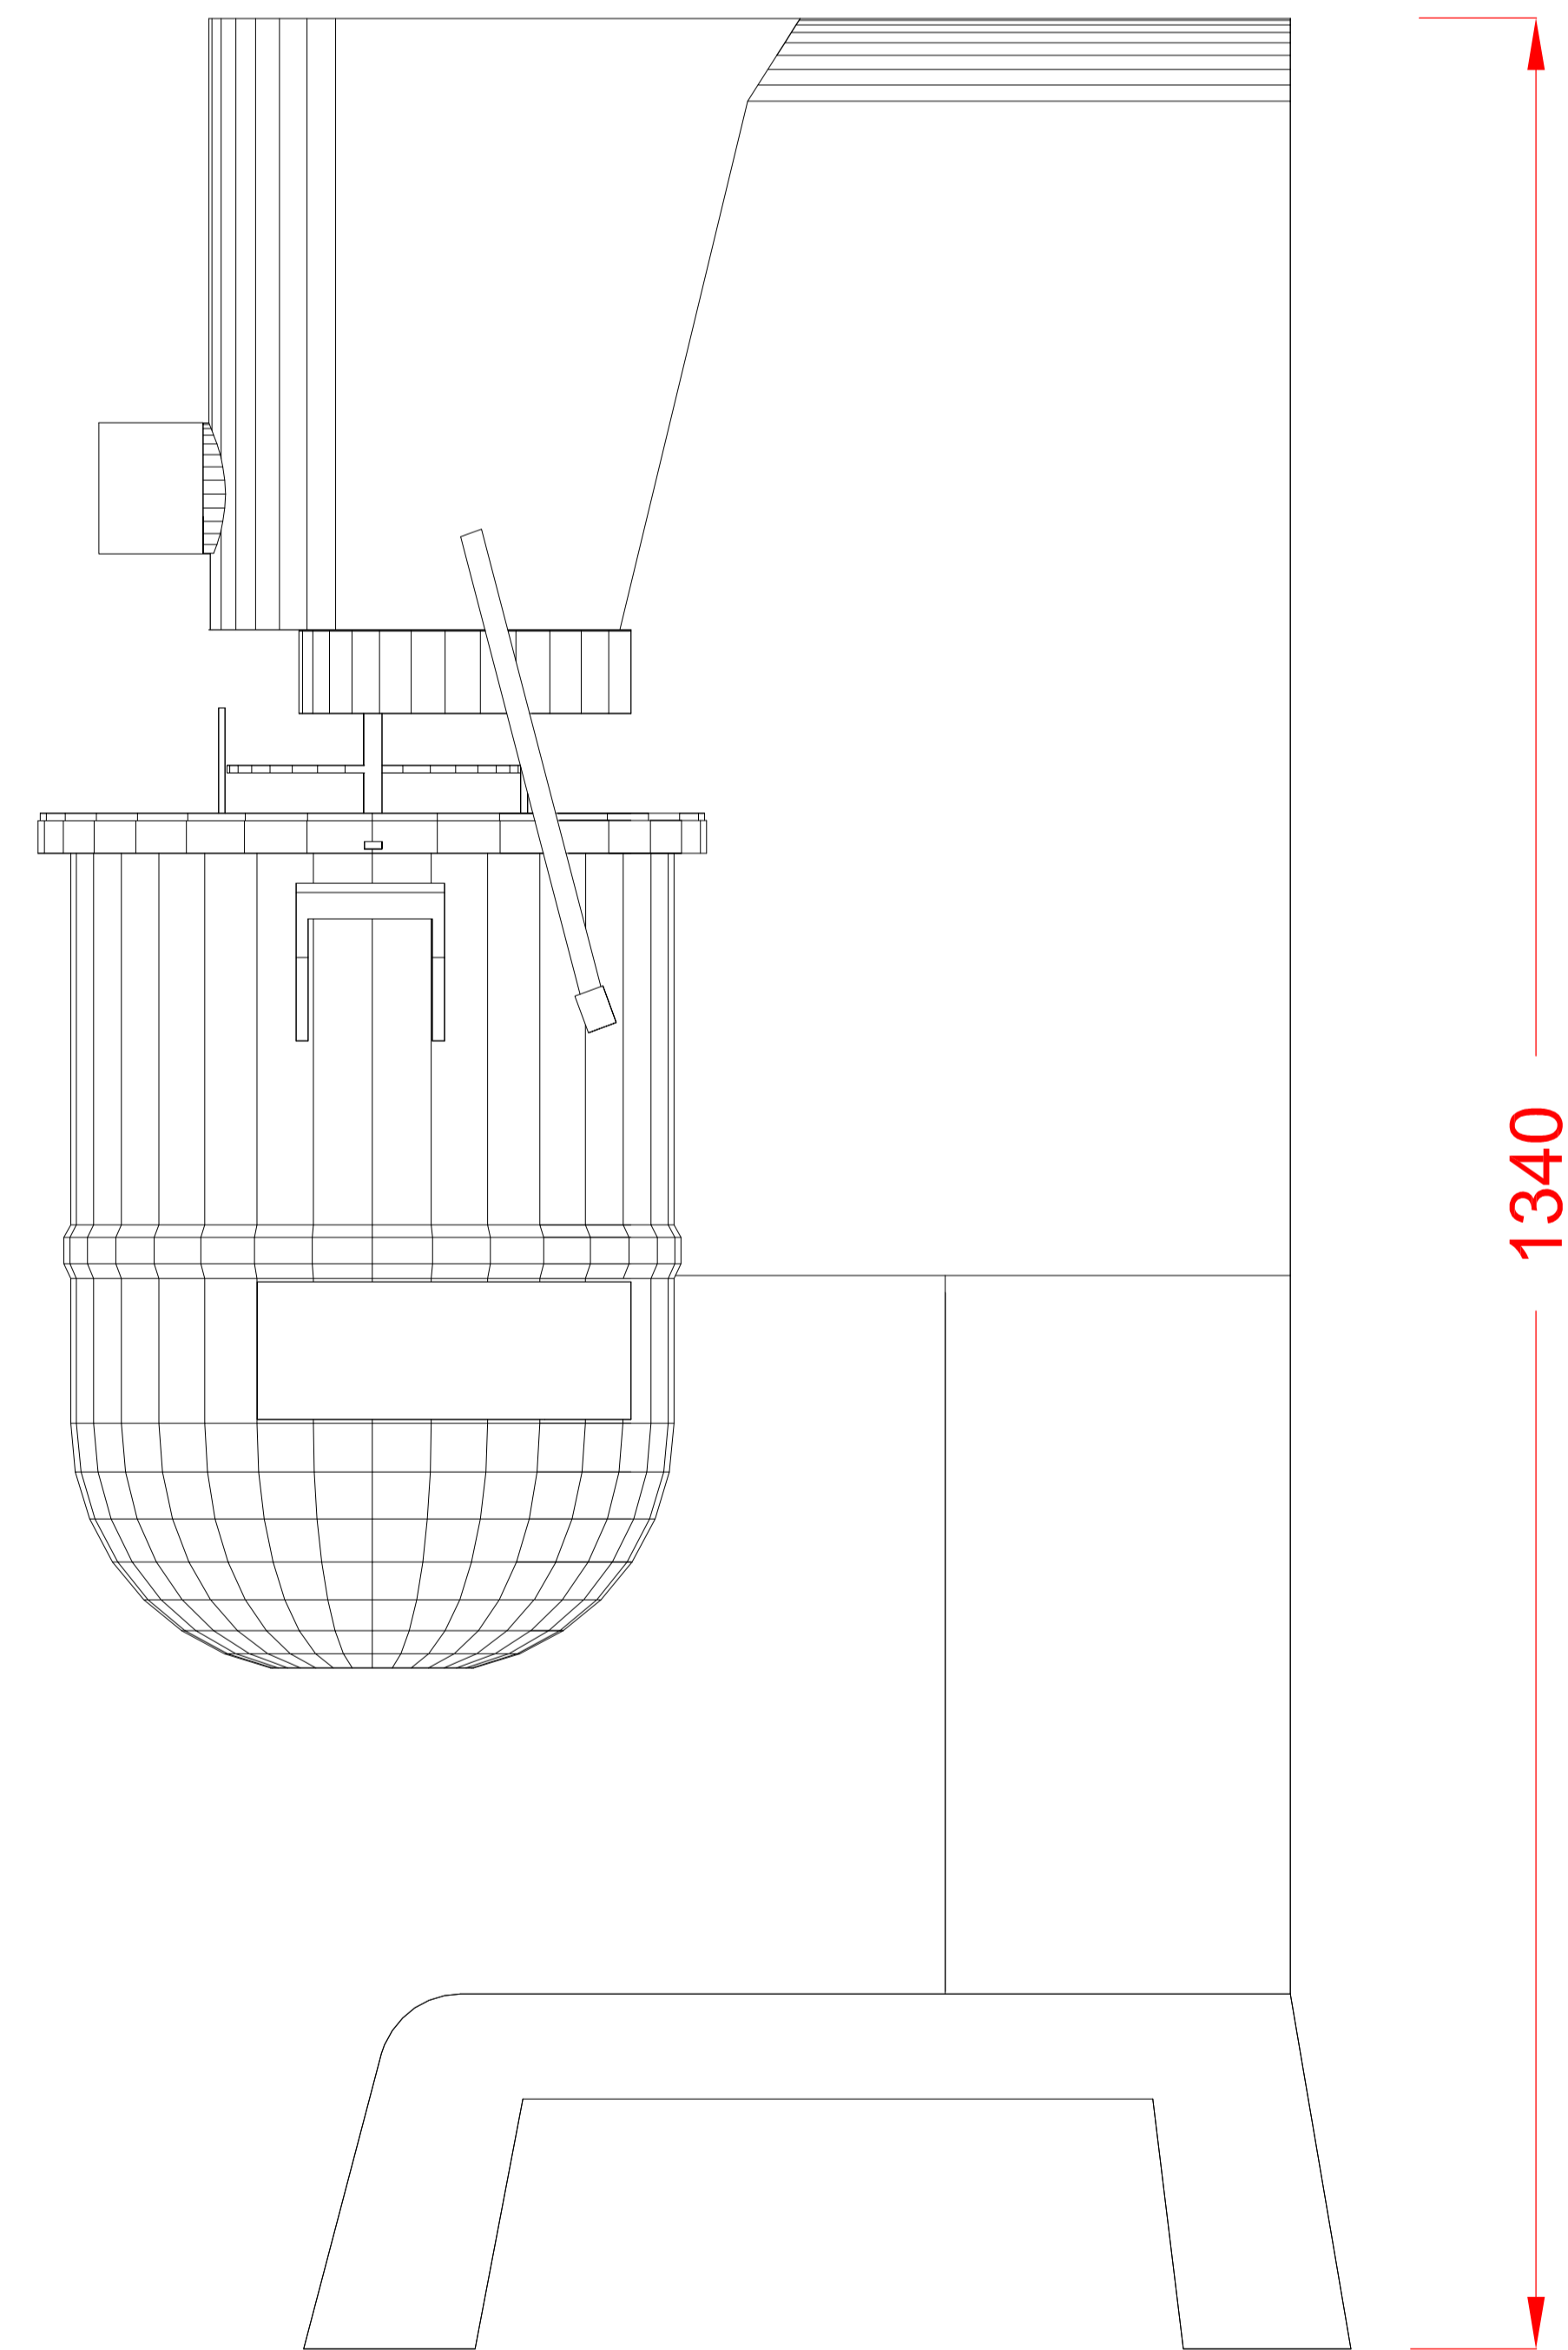

30 Litre Floor Standing Mixer

HSM30-F1E

Electric Loading

230/50/1 1.1 kW 6.5 amps.  
FUSE AT 20 amps.